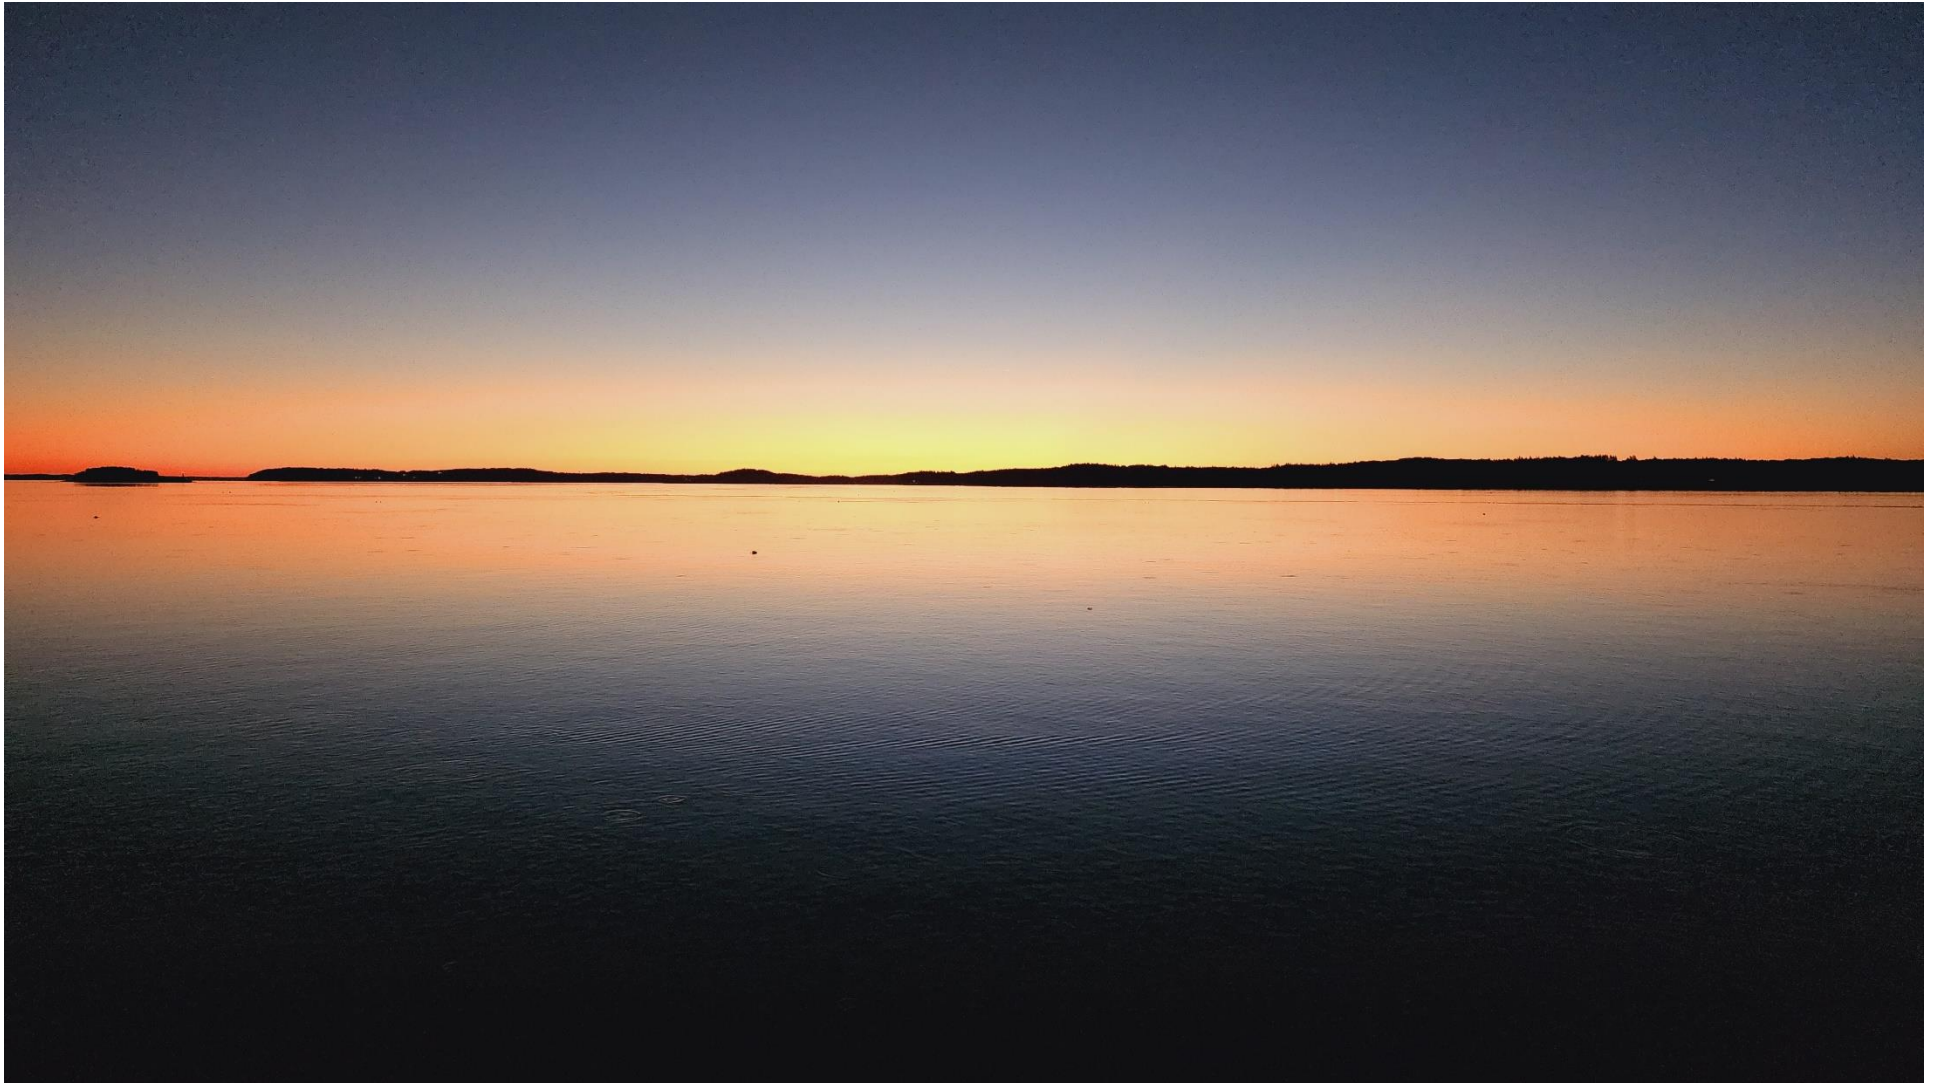

# Dawning

Eastport, Maine

PHOTOS BY JNANA HODSON

Cherry Island, New Brunswick, beacon flashes every five seconds, as seen from the Breakwater pier in Eastport, Maine.

Thistle  
Finch  
Editions

Eastport  
Maine  
USA